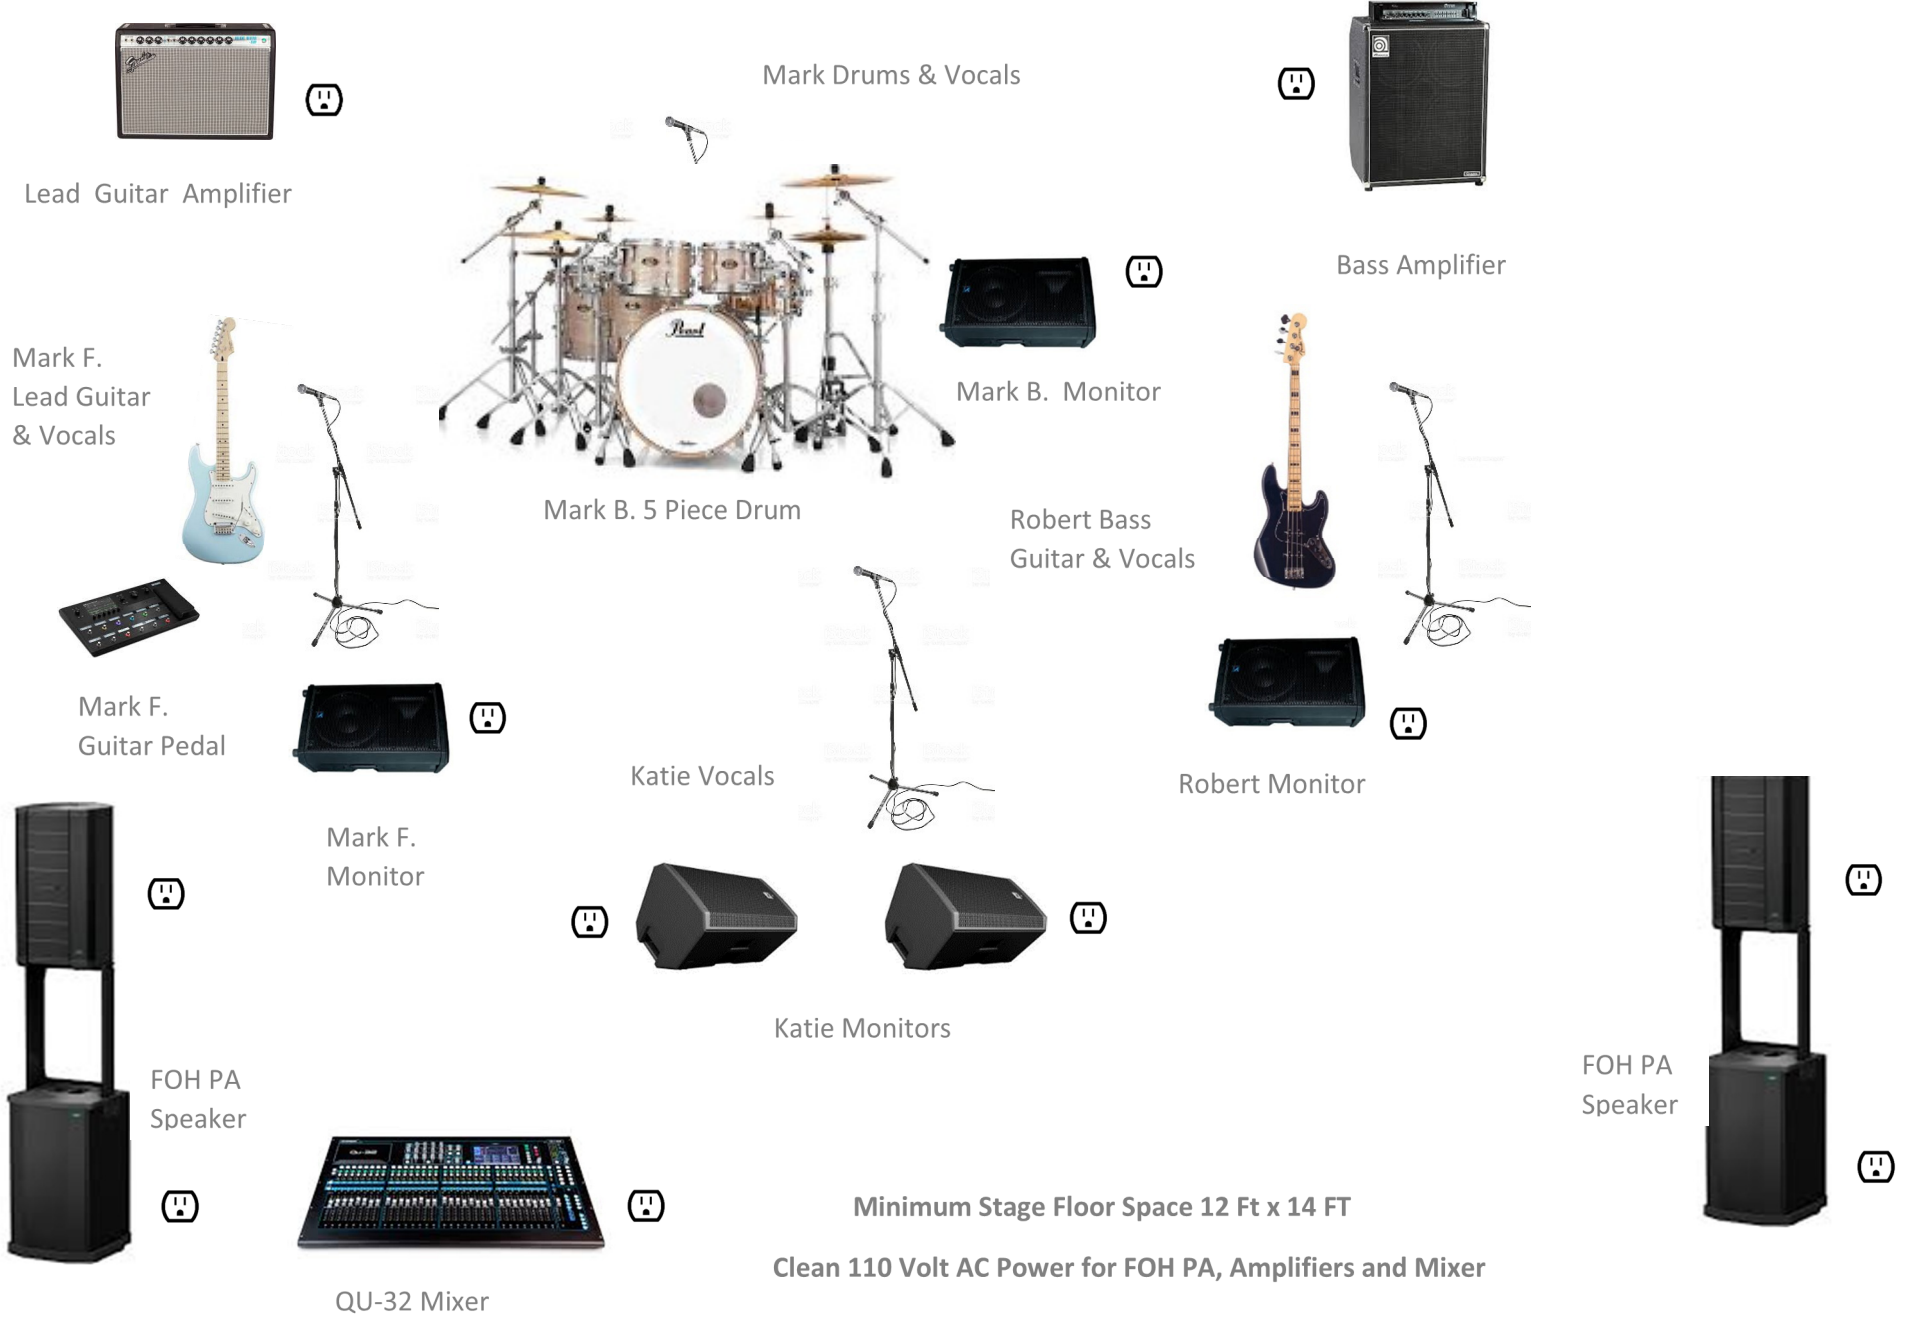

# Big Whisky Stage Setup

Minimum Stage Floor Space 12 Ft x 14 FT

Clean 110 Volt AC Power for FOH PA, Amplifiers and Mixer